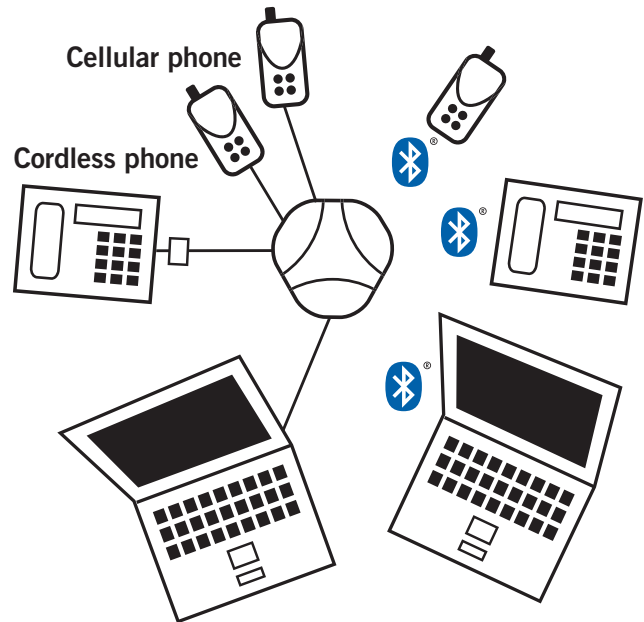

The Konftel 60W connects to all devices!

Conferencing via your digital and IP phone set. The Konftel 60W will work with most PBXs by connecting to the handset port on your digital phone set. The included switch box allows you to change between speaking hands-free and using the handset at the push of a button, or connect a headset if you prefer. An analog port is not required to use the Konftel 60W. There is no need to re-wire your conference room for analog connectivity.

Conferencing via your cordless and cellular telephone. Your Bluetooth cellular telephone transforms into a quality conference phone when connected to the Konftel 60W. Optional cables to connect cordless and cellular phones to the Konftel 60W are available.

Conferencing via your computer. IP telephony with full duplex! The Konftel 60W can be used with computers (PC/MAC) equipped with IP telephony software for Softphone and other VoIP applications. Simply connect the Konftel 60W to your computer soundcard with cables provided. An optional USB adapter is also available.